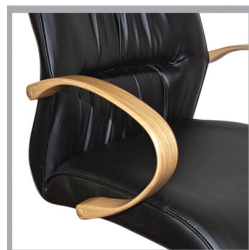

Colours are an indication only
E & OE

Fitzgerald Range

Visitors

EcoDrive Interiors

Photographed in:

- * Back Fabric: Weavers World - Vulcan - Soviet
- * Seat Fabric: Weavers World - Vulcan - Soviet
- * Arms: Black PU Arm Capping
Mechanism: N/A
- * Base/Frame: Black Powder Coated Round Tube Integral Sleigh
- *Other Options Available

Arm Options

LC 10
- Wood Pad

LC 15
- Polyurethane Pad

LC 30
- Slimline Wood

LC 35
- Slimline Polyurethane

LC 40

LC 60

LC 90